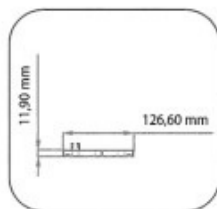

# CATALOG TEHNIC SISTEME STICLĂ MANUALE TIP SLIDING

Adaptor Profile  
(Double Side System)

1a- 4 Channel  
Bottom Rail Profile

2- Bottom Rail  
Channel Profile

3b- 2-3 Channel  
Top Rail Profile

4b- 3 Channel  
Side Rail Profile

5- Frame Vertical  
Profile

7- Frame Top  
Bottom Profile

1b- 2-3 Channel  
Bottom Rail Profile

3a- 4 Channel  
Top Rail Profile

4a- 4 Channel  
Side Rail Profile

4c- 2 Channel  
Side Rail Profile

6- Frame Vertical  
End Profile

**4 CHANNEL - 8 PANELS (DOUBLE SIDE)**