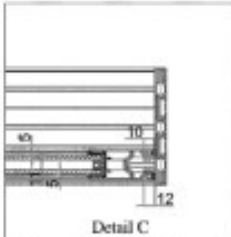

# CATALOG TEHNIC SISTEME STICLĂ MANUALE TIP SLIDING

Adaptor Profile  
(Double Side System)

1a- 4 Channel  
Bottom Rail Profile

2- Bottom Rail  
Channel Profile

3b- 2-3 Channel  
Top Rail Profile

4b- 3 Channel  
Side Rail Profile

5- Frame Vertical  
Profile

7- Frame Top  
Bottom Profile

1b- 2-3 Channel  
Bottom Rail Profile

3a- 4 Channel  
Top Rail Profile

4a- 4 Channel  
Side Rail Profile

4c- 2 Channel  
Side Rail Profile

6- Frame Vertical  
End Profile

8- Bottom Rail  
Cover Profile

SUN LEADER S.R.L.

info@sunleader.ro

0770 444 888

**SUN LEADER S.R.L.**

**info@sunleader.ro**

**0770 444 888**

**3 CHANNEL - 2 PANELS (SINGLE SIDE)**