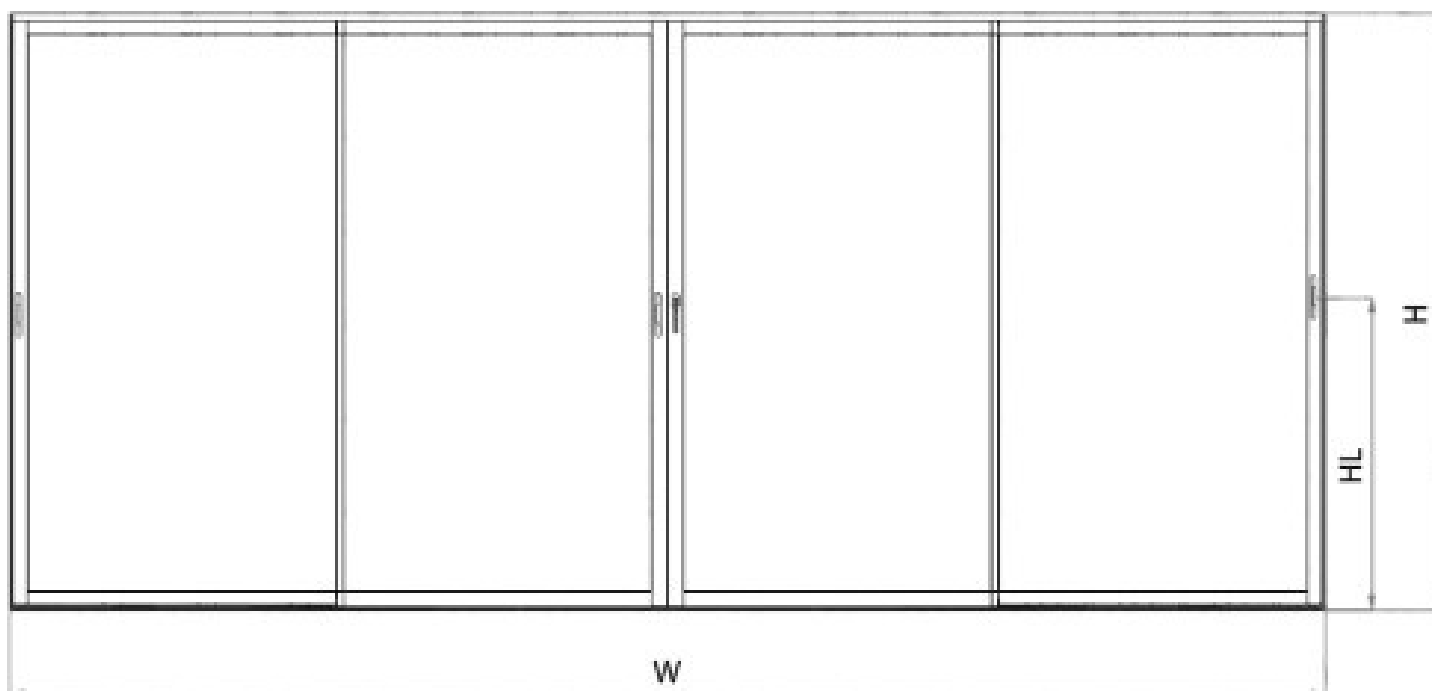

3 CHANNEL - 4 PANELS (DOUBLE SIDE)