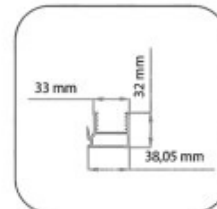

# CATALOG TEHNIC SISTEME STICLĂ MANUALE TIP SLIDING

Adaptor Profile  
(Double Side System)

1a- 4 Channel  
Bottom Rail Profile

2- Bottom Rail  
Channel Profile

3b- 2-3 Channel  
Top Rail Profile

4b- 3 Channel  
Side Rail Profile

5- Frame Vertical  
Profile

7- Frame Top  
Bottom Profile

1b- 2-3 Channel  
Bottom Rail Profile

3a- 4 Channel  
Top Rail Profile

4a- 4 Channel  
Side Rail Profile

4c- 2 Channel  
Side Rail Profile

6- Frame Vertical  
End Profile

**4 CHANNEL - 8 PANELS (DOUBLE SIDE)**