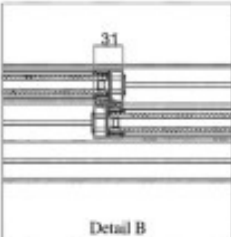

# CATALOG TEHNIC SISTEME STICLĂ MANUALE TIP SLIDING

Adaptor Profile  
(Double Side System)

1a- 4 Channel  
Bottom Rail Profile

2- Bottom Rail  
Channel Profile

3b- 2-3 Channel  
Top Rail Profile

4b- 3 Channel  
Side Rail Profile

5- Frame Vertical  
Profile

7- Frame Top  
Bottom Profile

1b- 2-3 Channel  
Bottom Rail Profile

3a- 4 Channel  
Top Rail Profile

4a- 4 Channel  
Side Rail Profile

4c- 2 Channel  
Side Rail Profile

6- Frame Vertical  
End Profile

8- Bottom Rail  
Cover Profile

SUN LEADER S.R.L.

info@sunleader.ro

0770 444 888

**SUN LEADER S.R.L.**

**info@sunleader.ro**

**0770 444 888**

**3 CHANNEL - 2 PANELS (SINGLE SIDE)**