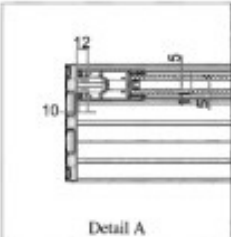

SUN LEADER S.R.L.

info@sunleader.ro

0770 444 888