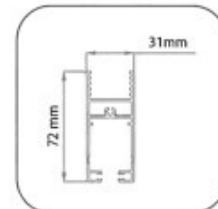

# CATALOG TEHNIC SISTEME STICLĂ MANUALE TIP SLIDING

Adaptor Profile  
(Double Side System)

1a- 4 Channel  
Bottom Rail Profile

2- Bottom Rail  
Channel Profile

3b- 2-3 Channel  
Top Rail Profile

4b- 3 Channel  
Side Rail Profile

5- Frame Vertical  
Profile

7- Frame Top  
Bottom Profile

1b- 2-3 Channel  
Bottom Rail Profile

3a- 4 Channel  
Top Rail Profile

4a- 4 Channel  
Side Rail Profile

4c- 2 Channel  
Side Rail Profile

6- Frame Vertical  
End Profile

**4 CHANNEL - 8 PANELS (DOUBLE SIDE)**