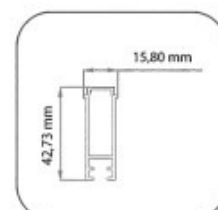

# CATALOG TEHNIC SISTEME STICLĂ MANUALE TIP SLIDING

Adaptor Profile  
(Double Side System)

1a- 4 Channel  
Bottom Rail Profile

2- Bottom Rail  
Channel Profile

3b- 2-3 Channel  
Top Rail Profile

4b- 3 Channel  
Side Rail Profile

5- Frame Vertical  
Profile

7- Frame Top  
Bottom Profile

1b- 2-3 Channel  
Bottom Rail Profile

3a- 4 Channel  
Top Rail Profile

4a- 4 Channel  
Side Rail Profile

4c- 2 Channel  
Side Rail Profile

6- Frame Vertical  
End Profile

8- Bottom Rail  
Cover Profile

SUN LEADER S.R.L.

info@sunleader.ro

0770 444 888

**SUN LEADER S.R.L.**

**info@sunleader.ro**

**0770 444 888**

**3 CHANNEL - 2 PANELS (SINGLE SIDE)**

**4 CHANNEL - 8 PANELS (DOUBLE SIDE)**