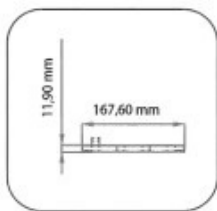

# CATALOG TEHNIC SISTEME STICLĂ MANUALE TIP SLIDING

Adaptor Profile  
(Double Side System)

1a- 4 Channel  
Bottom Rail Profile

2- Bottom Rail  
Channel Profile

3b- 2-3 Channel  
Top Rail Profile

4b- 3 Channel  
Side Rail Profile

5- Frame Vertical  
Profile

7- Frame Top  
Bottom Profile

1b- 2-3 Channel  
Bottom Rail Profile

3a- 4 Channel  
Top Rail Profile

4a- 4 Channel  
Side Rail Profile

4c- 2 Channel  
Side Rail Profile

6- Frame Vertical  
End Profile

8- Bottom Rail  
Cover Profile

SUN LEADER S.R.L.

info@sunleader.ro

0770 444 888

**SUN LEADER S.R.L.**

**info@sunleader.ro**

**0770 444 888**

**3 CHANNEL - 2 PANELS (SINGLE SIDE)**