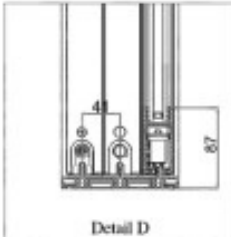

# CATALOG TEHNIC SISTEME STICLĂ MANUALE TIP SLIDING

Adaptor Profile  
(Double Side System)

1a- 4 Channel  
Bottom Rail Profile

2- Bottom Rail  
Channel Profile

3b- 2-3 Channel  
Top Rail Profile

4b- 3 Channel  
Side Rail Profile

5- Frame Vertical  
Profile

7- Frame Top  
Bottom Profile

1b- 2-3 Channel  
Bottom Rail Profile

3a- 4 Channel  
Top Rail Profile

4a- 4 Channel  
Side Rail Profile

4c- 2 Channel  
Side Rail Profile

6- Frame Vertical  
End Profile

8- Bottom Rail  
Cover Profile

SUN LEADER S.R.L.

info@sunleader.ro

0770 444 888

**SUN LEADER S.R.L.**

**info@sunleader.ro**

**0770 444 888**

**3 CHANNEL - 2 PANELS (SINGLE SIDE)**