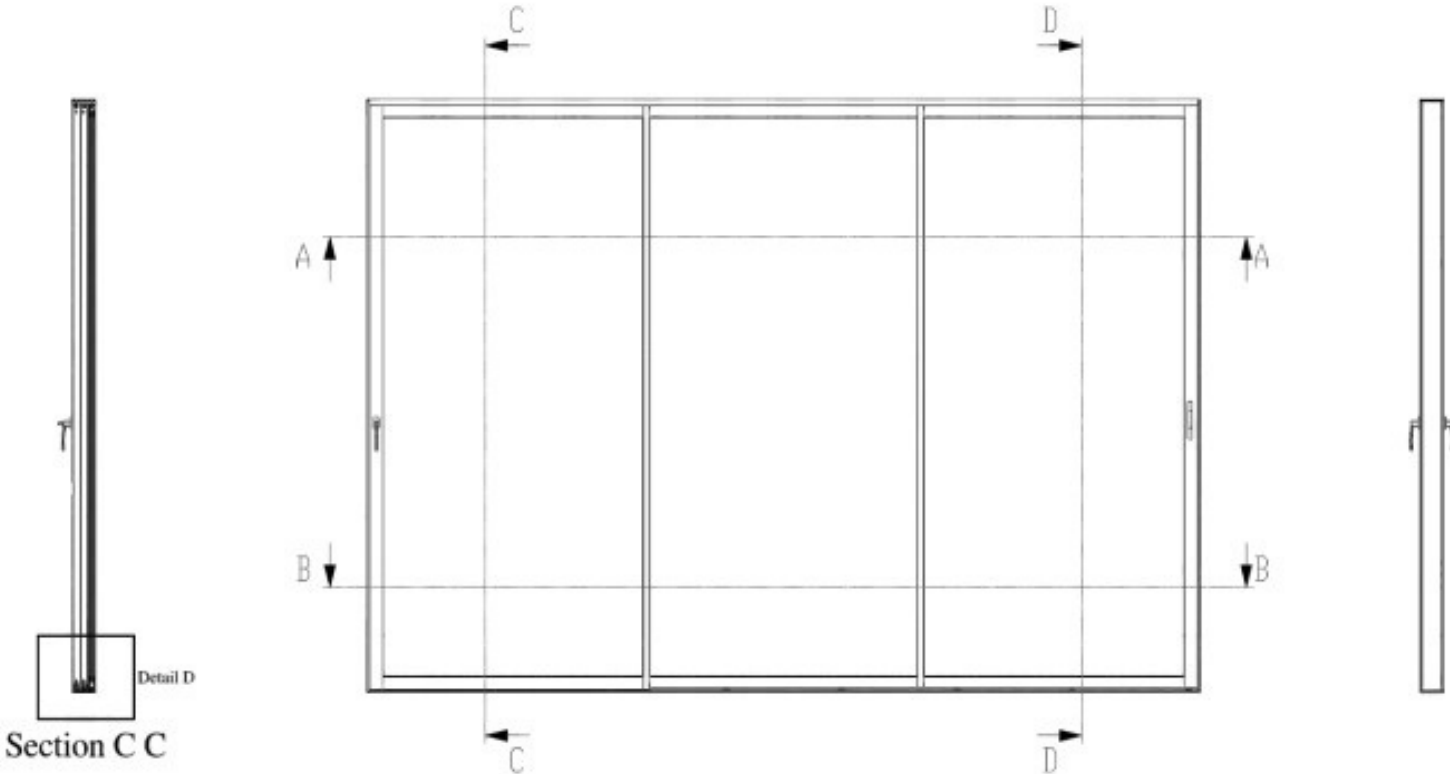

SUN LEADER S.R.L.

info@sunleader.ro

0770 444 888