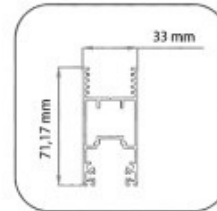

# CATALOG TEHNIC SISTEME STICLĂ MANUALE TIP SLIDING

Adaptor Profile  
(Double Side System)

1a- 4 Channel  
Bottom Rail Profile

2- Bottom Rail  
Channel Profile

3b- 2-3 Channel  
Top Rail Profile

4b- 3 Channel  
Side Rail Profile

5- Frame Vertical  
Profile

7- Frame Top  
Bottom Profile

1b- 2-3 Channel  
Bottom Rail Profile

3a- 4 Channel  
Top Rail Profile

4a- 4 Channel  
Side Rail Profile

4c- 2 Channel  
Side Rail Profile

6- Frame Vertical  
End Profile

8- Bottom Rail  
Cover Profile

SUN LEADER S.R.L.

info@sunleader.ro

0770 444 888

**SUN LEADER S.R.L.**

**info@sunleader.ro**

**0770 444 888**

**3 CHANNEL - 2 PANELS (SINGLE SIDE)**

**4 CHANNEL - 8 PANELS (DOUBLE SIDE)**