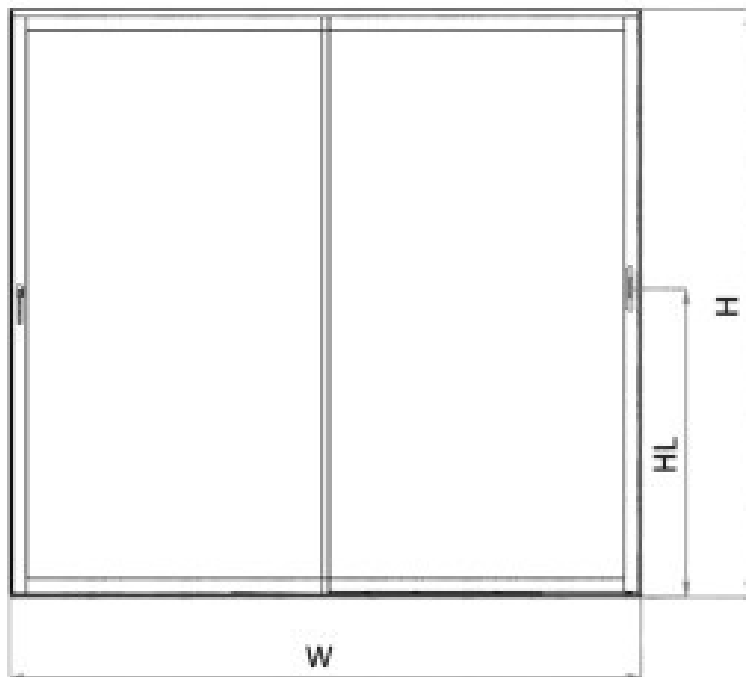

5- Frame Vertical  
Profile

7- Frame Top  
Bottom Profile

1b- 2-3 Channel  
Bottom Rail Profile

3a- 4 Channel  
Top Rail Profile

4a- 4 Channel  
Side Rail Profile

4c- 2 Channel  
Side Rail Profile

6- Frame Vertical  
End Profile

8- Bottom Rail  
Cover Profile

SUN LEADER S.R.L.

info@sunleader.ro

0770 444 888

**SUN LEADER S.R.L.**

**info@sunleader.ro**

**0770 444 888**

**3 CHANNEL - 2 PANELS (SINGLE SIDE)**

**4 CHANNEL - 8 PANELS (DOUBLE SIDE)**