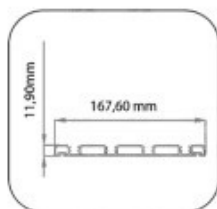

# CATALOG TEHNIC SISTEME STICLĂ MANUALE TIP SLIDING

Adaptor Profile  
(Double Side System)

1a- 4 Channel  
Bottom Rail Profile

2- Bottom Rail  
Channel Profile

3b- 2-3 Channel  
Top Rail Profile

4b- 3 Channel  
Side Rail Profile

5- Frame Vertical  
Profile

7- Frame Top  
Bottom Profile

1b- 2-3 Channel  
Bottom Rail Profile

3a- 4 Channel  
Top Rail Profile

4a- 4 Channel  
Side Rail Profile

4c- 2 Channel  
Side Rail Profile

6- Frame Vertical  
End Profile

**4 CHANNEL - 8 PANELS (DOUBLE SIDE)**