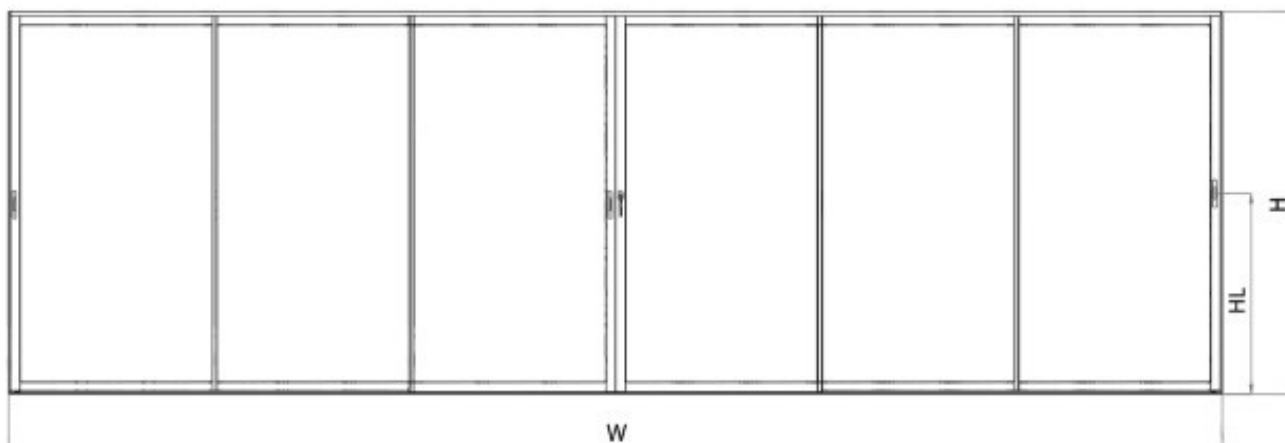

**3 CHANNEL - 4 PANELS (DOUBLE SIDE)**

**SUN LEADER S.R.L.**

**info@sunleader.ro**

**0770 444 888**

**3 CHANNEL - 3 PANELS (SINGLE SIDE)**

**3 CHANNEL - 6 PANELS (DOUBLE SIDE)**

**4 CHANNEL - 4 PANELS (SINGLE SIDE)**

**4 CHANNEL - 8 PANELS (DOUBLE SIDE)**