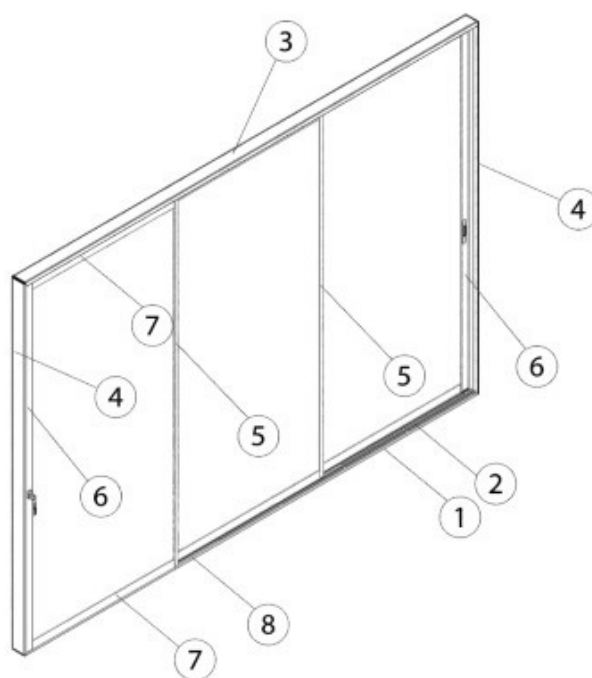

# CATALOG TEHNIC SISTEME STICLĂ MANUALE TIP SLIDING

Adaptor Profile  
(Double Side System)

1a- 4 Channel  
Bottom Rail Profile

2- Bottom Rail  
Channel Profile

3b- 2-3 Channel  
Top Rail Profile

4b- 3 Channel  
Side Rail Profile

5- Frame Vertical  
Profile

7- Frame Top  
Bottom Profile

1b- 2-3 Channel  
Bottom Rail Profile

3a- 4 Channel  
Top Rail Profile

4a- 4 Channel  
Side Rail Profile

4c- 2 Channel  
Side Rail Profile

6- Frame Vertical  
End Profile

**4 CHANNEL - 8 PANELS (DOUBLE SIDE)**