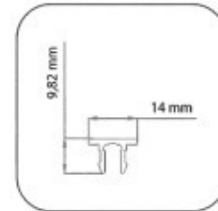

# CATALOG TEHNIC SISTEME STICLĂ MANUALE TIP SLIDING

Adaptor Profile  
(Double Side System)

1a- 4 Channel  
Bottom Rail Profile

2- Bottom Rail  
Channel Profile

3b- 2-3 Channel  
Top Rail Profile

4b- 3 Channel  
Side Rail Profile

5- Frame Vertical  
Profile

7- Frame Top  
Bottom Profile

1b- 2-3 Channel  
Bottom Rail Profile

3a- 4 Channel  
Top Rail Profile

4a- 4 Channel  
Side Rail Profile

4c- 2 Channel  
Side Rail Profile

6- Frame Vertical  
End Profile

8- Bottom Rail  
Cover Profile

SUN LEADER S.R.L.

info@sunleader.ro

0770 444 888

**SUN LEADER S.R.L.**

**info@sunleader.ro**

**0770 444 888**

**3 CHANNEL - 2 PANELS (SINGLE SIDE)**