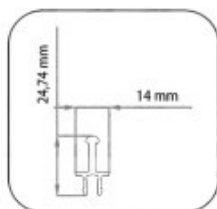

# CATALOG TEHNIC SISTEME STICLĂ MANUALE TIP SLIDING

Adaptor Profile  
(Double Side System)

1a- 4 Channel  
Bottom Rail Profile

2- Bottom Rail  
Channel Profile

3b- 2-3 Channel  
Top Rail Profile

4b- 3 Channel  
Side Rail Profile

5- Frame Vertical  
Profile

7- Frame Top  
Bottom Profile

1b- 2-3 Channel  
Bottom Rail Profile

3a- 4 Channel  
Top Rail Profile

4a- 4 Channel  
Side Rail Profile

4c- 2 Channel  
Side Rail Profile

6- Frame Vertical  
End Profile

**4 CHANNEL - 8 PANELS (DOUBLE SIDE)**