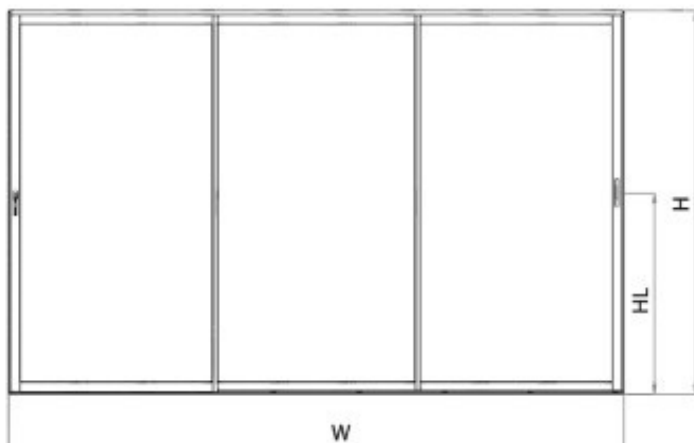

**3 CHANNEL - 4 PANELS (DOUBLE SIDE)**

**SUN LEADER S.R.L.**

**info@sunleader.ro**

**0770 444 888**

**3 CHANNEL - 3 PANELS (SINGLE SIDE)**

**3 CHANNEL - 6 PANELS (DOUBLE SIDE)**

**4 CHANNEL - 4 PANELS (SINGLE SIDE)**

**4 CHANNEL - 8 PANELS (DOUBLE SIDE)**