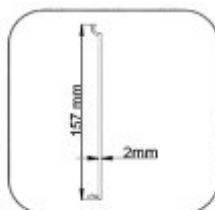

SUN LEADER S.R.L.

info@sunleader.ro

0770 444 888

CATALOG TEHNIC SISTEME STICLĂ AUTOMATIZATE TIP PANORAMĂ- GHILOTINĂ

1 - Motor Casing Profile

2 - Motor Casing Cap Profile

3 - Guide Profile

4 - Guide Cap Profile

5 - Frame Profile

6a - Frame - Glass Fixing Profile (Insulated Double Glass)

6b - Frame - Glass Fixing Profile (Single Glass)

7 - Frame Locking Profile

8 - Frame Cap Profile

SUN LEADER S.R.L.

info@sunleader.ro

DETAIL-D

SUN LEADER S.R.L.

info@sunleader.ro

0770 444 888

3 PANELS / DOWN PARKING
Standard Tempered Single Glass 8 / 10 mm

Internal View

Lateral Section

3 PANELS / DOWN PARKING
Insulated Double Glass 5+9+5 mm

2 PANELS / DOWN PARKING
Insulated Double Glass 5+9+5 mm

Internal View

Lateral Section