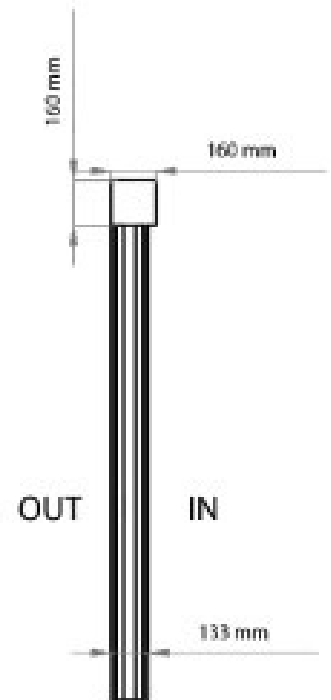

DETAIL-D

SUN LEADER S.R.L.

info@sunleader.ro

0770 444 888

3 PANELS / DOWN PARKING
Standard Tempered Single Glass 8 / 10 mm

Internal View

Lateral Section

3 PANELS / DOWN PARKING
Insulated Double Glass 5+9+5 mm

Internal View

Lateral Section

SUN LEADER S.R.L.

info@sunleader.ro

0770 444 888

2 PANELS / DOWN PARKING
Standard Tempered Single Glass 8 / 10 mm

Internal View

Lateral Section

2 PANELS / DOWN PARKING
Insulated Double Glass 5+9+5 mm

Internal View

Lateral Section