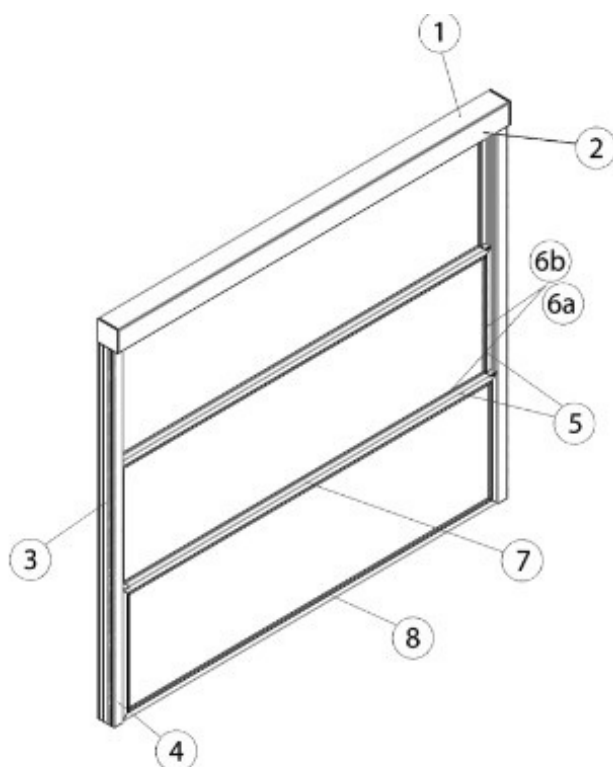

SUN LEADER S.R.L.

info@sunleader.ro

0770 444 888

CATALOG TEHNIC SISTEME STICLĂ AUTOMATIZATE TIP PANORAMĂ- GHILOTINĂ

1 - Motor Casing Profile

2 - Motor Casing Cap Profile

3 - Guide Profile

4 - Guide Cap Profile

5 - Frame Profile

6a - Frame - Glass Fixing Profile (Insulated Double Glass)

6b - Frame - Glass Fixing Profile (Single Glass)

7 - Frame Locking Profile

8 - Frame Cap Profile

SUN LEADER S.R.L.

info@sunleader.ro

DETAIL-D

SUN LEADER S.R.L.

info@sunleader.ro

0770 444 888

3 PANELS / DOWN PARKING
Standard Tempered Single Glass 8 / 10 mm

Internal View

Lateral Section

3 PANELS / DOWN PARKING
Insulated Double Glass 5+9+5 mm

2 PANELS / DOWN PARKING
Insulated Double Glass 5+9+5 mm

Internal View

Lateral Section