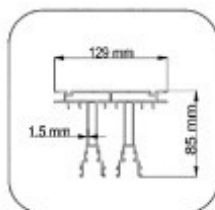

SUN LEADER S.R.L.

info@sunleader.ro

0770 444 888

CATALOG TEHNIC SISTEME STICLĂ AUTOMATIZATE TIP PANORAMĂ- GHILOTINĂ

1 - Motor Casing Profile

2 - Motor Casing Cap Profile

3 - Guide Profile

4 - Guide Cap Profile

5 - Frame Profile

6a - Frame - Glass Fixing Profile (Insulated Double Glass)

6b - Frame - Glass Fixing Profile (Single Glass)

7 - Frame Locking Profile

8 - Frame Cap Profile

SUN LEADER S.R.L.

info@sunleader.ro

2 PANELS / DOWN PARKING
Insulated Double Glass 5+9+5 mm

Internal View

Lateral Section