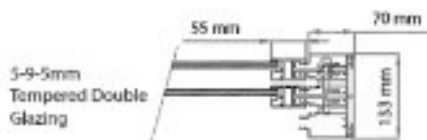

2 PANELS DOUBLE GLAZING

3 PANELS DOUBLE GLAZING