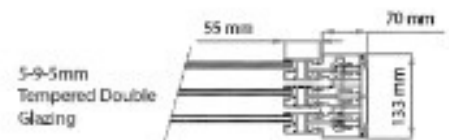

2 PANELS DOUBLE GLAZING

3 PANELS DOUBLE GLAZING