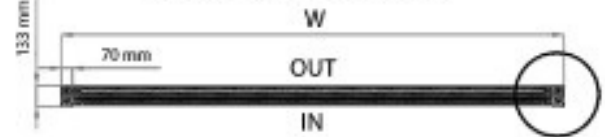

3 PANELS DOUBLE GLAZING