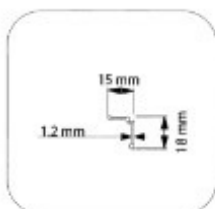

SUN LEADER S.R.L.

info@sunleader.ro

0770 444 888

CATALOG TEHNIC SISTEME STICLĂ AUTOMATIZATE TIP PANORAMĂ- GHILOTINĂ

1 - Motor Casing Profile

2 - Motor Casing Cap Profile

3 - Guide Profile

4 - Guide Cap Profile

5 - Frame Profile

6a - Frame - Glass Fixing Profile (Insulated Double Glass)

6b - Frame - Glass Fixing Profile (Single Glass)

7 - Frame Locking Profile

8 - Frame Cap Profile

SUN LEADER S.R.L.

info@sunleader.ro