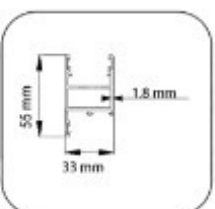

SUN LEADER S.R.L.

info@sunleader.ro

0770 444 888

CATALOG TEHNIC SISTEME STICLĂ AUTOMATIZATE TIP PANORAMĂ- GHILOTINĂ

1 - Motor Casing Profile

2 - Motor Casing Cap Profile

3 - Guide Profile

4 - Guide Cap Profile

5 - Frame Profile

6a - Frame - Glass Fixing Profile (Insulated Double Glass)

6b - Frame - Glass Fixing Profile (Single Glass)

7 - Frame Locking Profile

8 - Frame Cap Profile

SUN LEADER S.R.L.

info@sunleader.ro

2 PANELS / DOWN PARKING
Insulated Double Glass 5+9+5 mm

Internal View

Lateral Section