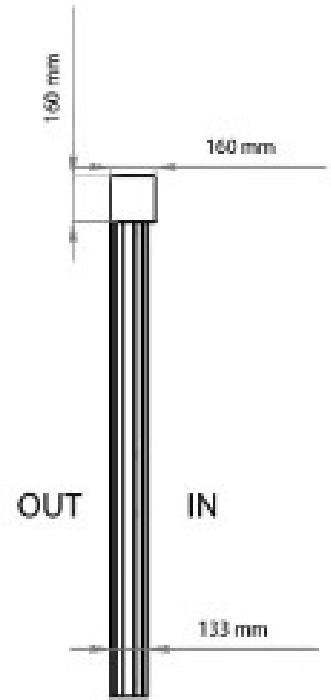

DETAIL-D

SUN LEADER S.R.L.

info@sunleader.ro

0770 444 888

3 PANELS / DOWN PARKING
Standard Tempered Single Glass 8 / 10 mm

Internal View

Lateral Section

3 PANELS / DOWN PARKING
Insulated Double Glass 5+9+5 mm

Internal View

Lateral Section

SUN LEADER S.R.L.

info@sunleader.ro

0770 444 888

2 PANELS / DOWN PARKING
Standard Tempered Single Glass 8 / 10 mm

Internal View

Lateral Section

2 PANELS / DOWN PARKING
Insulated Double Glass 5+9+5 mm

Internal View

Lateral Section