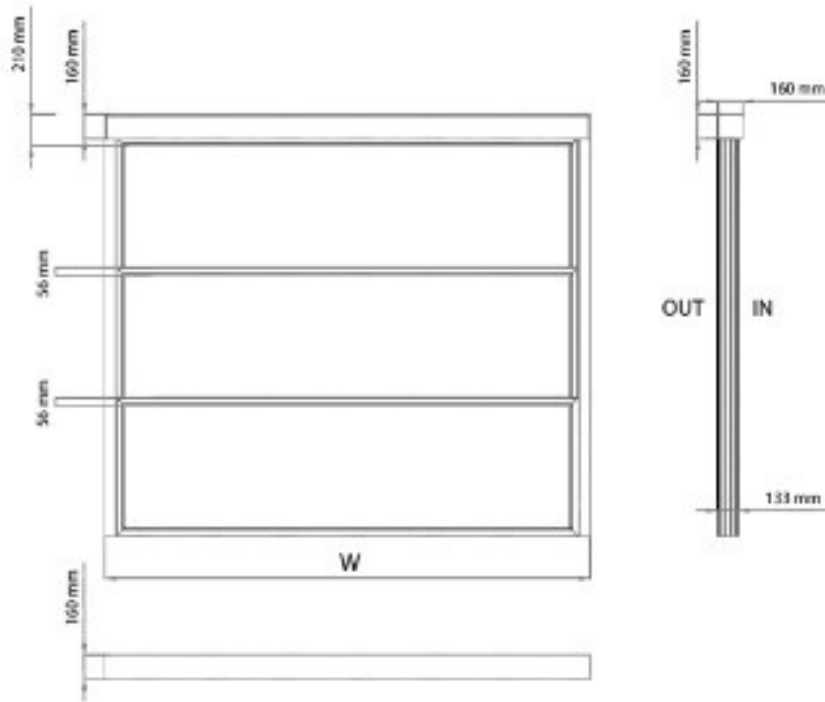

5 - Frame Profile

6a - Frame - Glass Fixing Profile (Insulated Double Glass)

6b - Frame - Glass Fixing Profile (Single Glass)

7 - Frame Locking Profile

SUN LEADER S.R.L.

info@sunleader.ro

0770 444 888