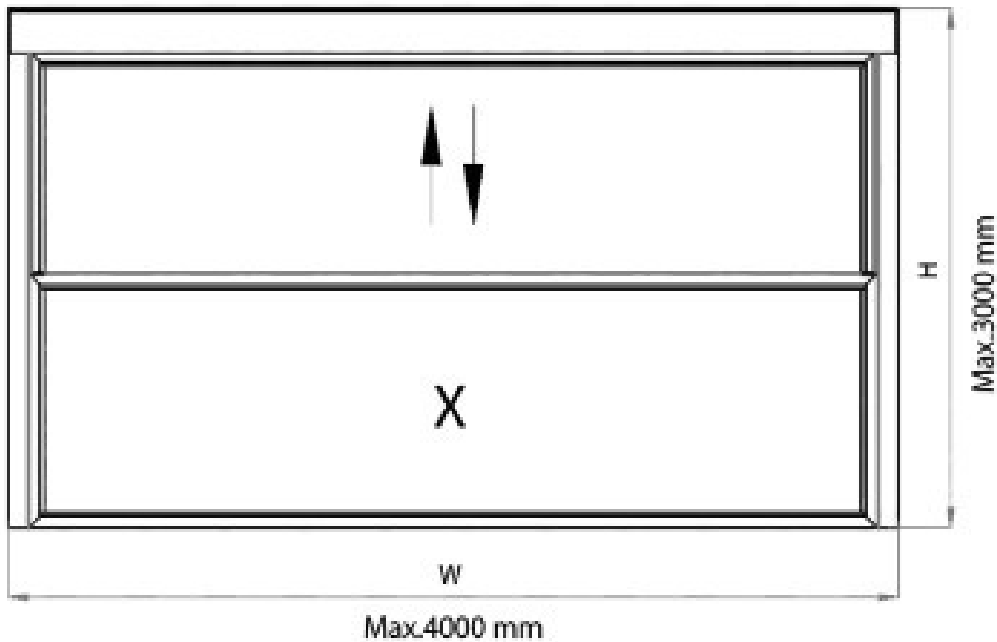

Internal View

Lateral Section

SUN LEADER S.R.L.

info@sunleader.ro

0770 444 888

2 PANELS / DOWN PARKING
Standard Tempered Single Glass 8 / 10 mm

Internal View

Lateral Section

2 PANELS / DOWN PARKING
Insulated Double Glass 5+9+5 mm

Internal View

Lateral Section