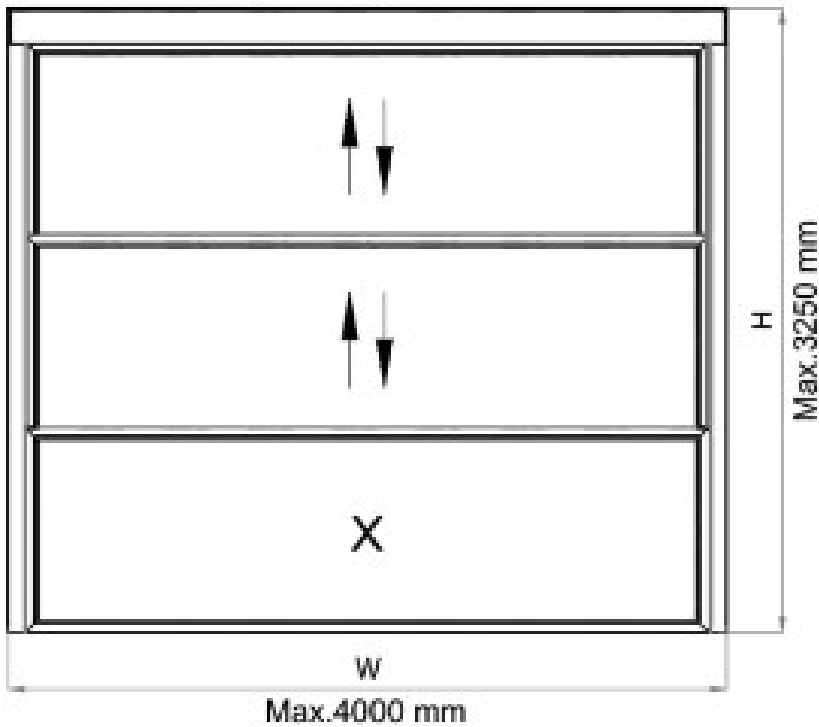

DETAIL-D

SUN LEADER S.R.L.

info@sunleader.ro

0770 444 888

3 PANELS / DOWN PARKING
Standard Tempered Single Glass 8 / 10 mm

Internal View

Lateral Section

3 PANELS / DOWN PARKING
Insulated Double Glass 5+9+5 mm