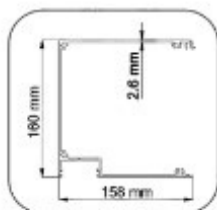

SUN LEADER S.R.L.

info@sunleader.ro

0770 444 888

CATALOG TEHNIC SISTEME STICLĂ AUTOMATIZATE TIP PANORAMĂ- GHILOTINĂ

1 - Motor Casing Profile

2 - Motor Casing Cap Profile

3 - Guide Profile

4 - Guide Cap Profile

5 - Frame Profile

6a - Frame - Glass Fixing Profile (Insulated Double Glass)

6b - Frame - Glass Fixing Profile (Single Glass)

7 - Frame Locking Profile

8 - Frame Cap Profile

SUN LEADER S.R.L.

info@sunleader.ro

DETAIL-D

SUN LEADER S.R.L.

info@sunleader.ro

0770 444 888

3 PANELS / DOWN PARKING
Standard Tempered Single Glass 8 / 10 mm

Internal View

Lateral Section

3 PANELS / DOWN PARKING
Insulated Double Glass 5+9+5 mm

2 PANELS / DOWN PARKING
Insulated Double Glass 5+9+5 mm

Internal View

Lateral Section