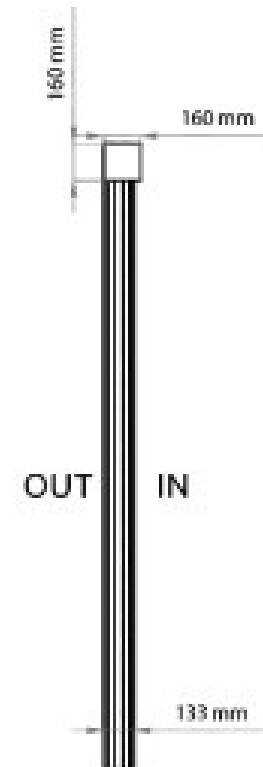

5 - Frame Profile

6a - Frame - Glass Fixing Profile (Insulated Double Glass)

6b - Frame - Glass Fixing Profile (Single Glass)

7 - Frame Locking Profile

8 - Frame Cap Profile

SUN LEADER S.R.L.

info@sunleader.ro

DETAIL-D

SUN LEADER S.R.L.

info@sunleader.ro

0770 444 888

3 PANELS / DOWN PARKING
Standard Tempered Single Glass 8 / 10 mm

Internal View

Lateral Section

3 PANELS / DOWN PARKING
Insulated Double Glass 5+9+5 mm

Internal View

Lateral Section

SUN LEADER S.R.L.

info@sunleader.ro

0770 444 888

2 PANELS / DOWN PARKING
Standard Tempered Single Glass 8 / 10 mm

Internal View

Lateral Section

2 PANELS / DOWN PARKING
Insulated Double Glass 5+9+5 mm

Internal View

Lateral Section