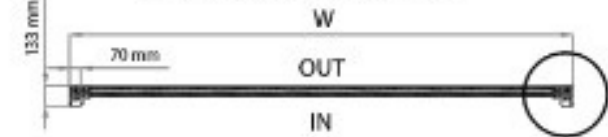

2 PANELS DOUBLE GLAZING