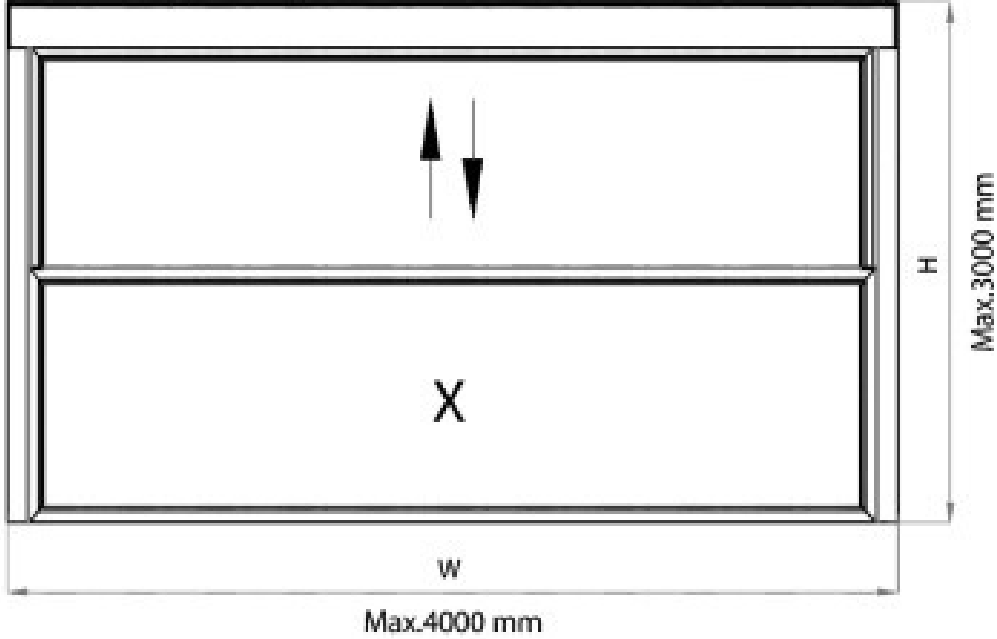

Internal View

Lateral Section

SUN LEADER S.R.L.

info@sunleader.ro

0770 444 888

2 PANELS / DOWN PARKING
Standard Tempered Single Glass 8 / 10 mm

Internal View

Lateral Section

2 PANELS / DOWN PARKING
Insulated Double Glass 5+9+5 mm

Internal View

Lateral Section