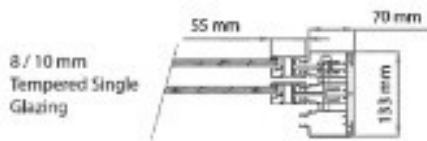

SUN LEADER S.R.L.

info@sunleader.ro

0770 444 888

DETAIL-A