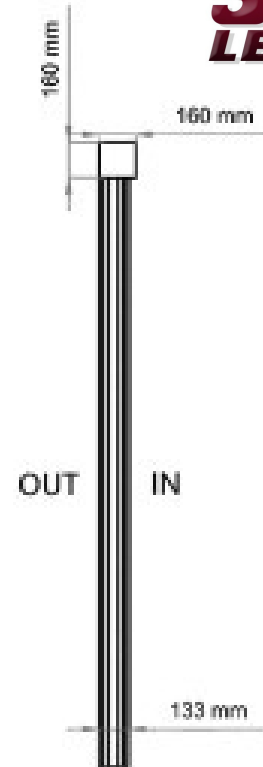

5 - Frame Profile

6a - Frame - Glass Fixing Profile (Insulated Double Glass)

6b - Frame - Glass Fixing Profile (Single Glass)

7 - Frame Locking Profile

8 - Frame Cap Profile

SUN LEADER S.R.L.

info@sunleader.ro

DETAIL-D

SUN LEADER S.R.L.

info@sunleader.ro

0770 444 888

3 PANELS / DOWN PARKING
Standard Tempered Single Glass 8 / 10 mm

Internal View

Lateral Section

3 PANELS / DOWN PARKING
Insulated Double Glass 5+9+5 mm

Internal View

Lateral Section

SUN LEADER S.R.L.

info@sunleader.ro

0770 444 888

2 PANELS / DOWN PARKING
Standard Tempered Single Glass 8 / 10 mm

Internal View

Lateral Section

2 PANELS / DOWN PARKING
Insulated Double Glass 5+9+5 mm

Internal View

Lateral Section