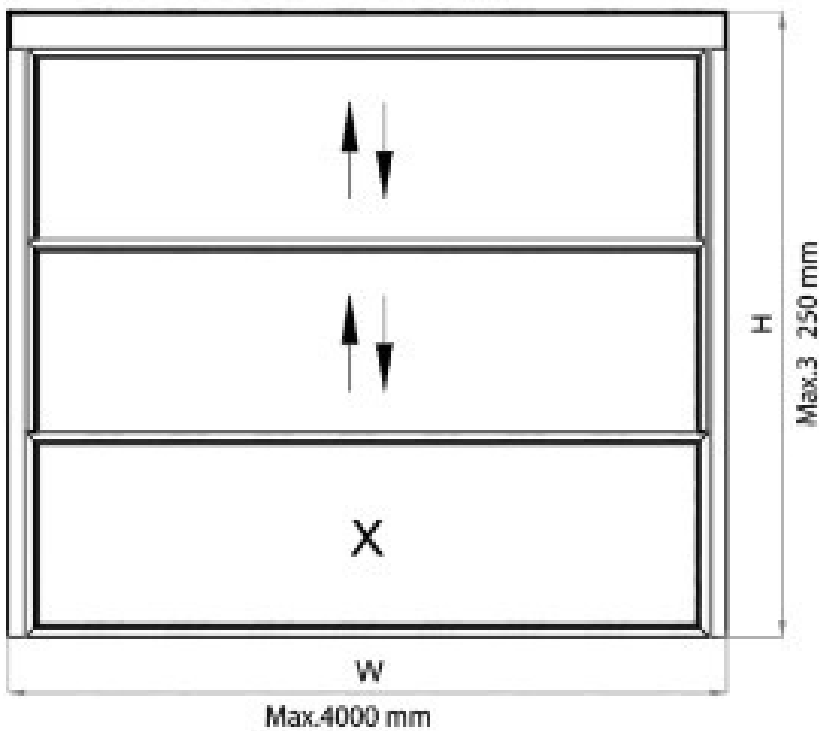

DETAIL-D

SUN LEADER S.R.L.

info@sunleader.ro

0770 444 888

3 PANELS / DOWN PARKING
Standard Tempered Single Glass 8 / 10 mm

Internal View

Lateral Section

3 PANELS / DOWN PARKING
Insulated Double Glass 5+9+5 mm