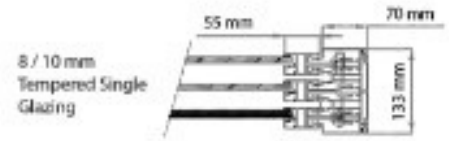

SUN LEADER S.R.L.

info@sunleader.ro

0770 444 888

DETAIL-C