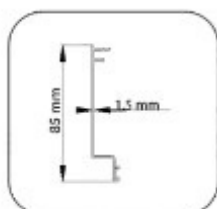

SUN LEADER S.R.L.

info@sunleader.ro

0770 444 888

CATALOG TEHNIC SISTEME STICLĂ AUTOMATIZATE TIP PANORAMĂ- GHILOTINĂ

1 - Motor Casing Profile

2 - Motor Casing Cap Profile

3 - Guide Profile

4 - Guide Cap Profile

5 - Frame Profile

6a - Frame - Glass Fixing Profile (Insulated Double Glass)

6b - Frame - Glass Fixing Profile (Single Glass)

7 - Frame Locking Profile

8 - Frame Cap Profile

SUN LEADER S.R.L.

info@sunleader.ro

DETAIL-D

SUN LEADER S.R.L.

info@sunleader.ro

0770 444 888

3 PANELS / DOWN PARKING
Standard Tempered Single Glass 8 / 10 mm

Internal View

Lateral Section

3 PANELS / DOWN PARKING
Insulated Double Glass 5+9+5 mm

2 PANELS / DOWN PARKING
Insulated Double Glass 5+9+5 mm

Internal View

Lateral Section